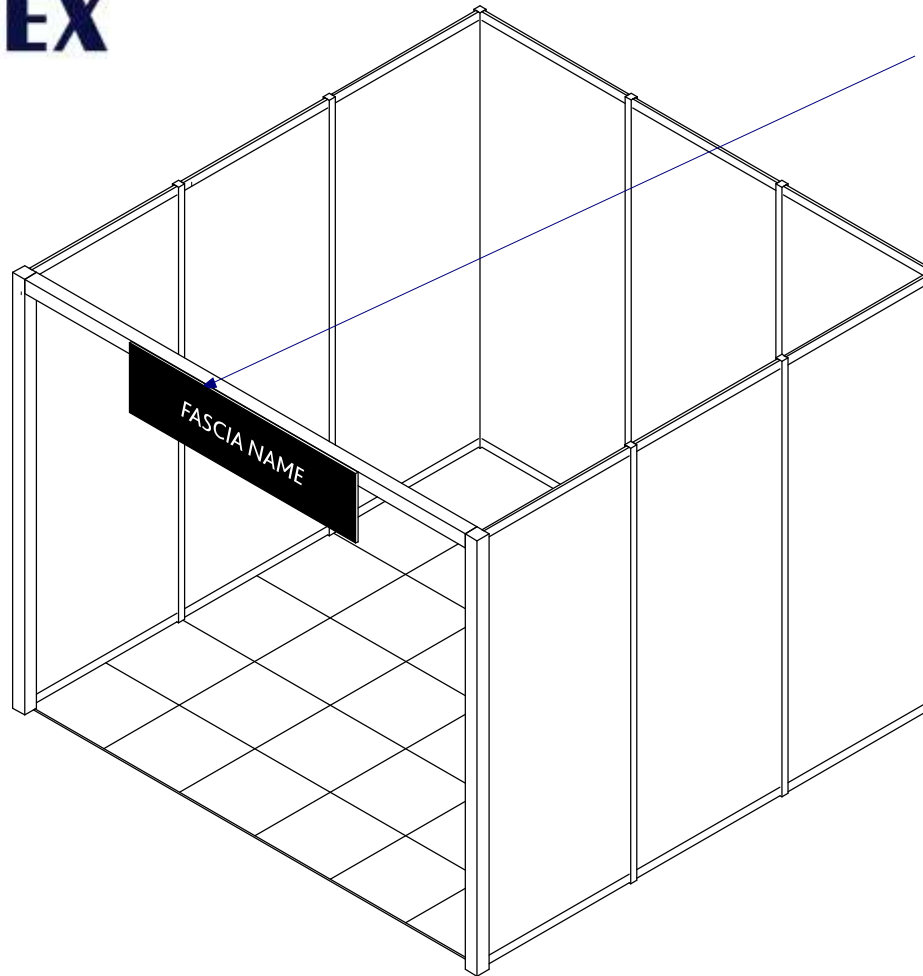

# 3X3 STAND

TOP VIEW

© ALL DESIGNS, DRAWINGS, RENDERINGS, PICTURES, PLANS ARE PROPERTY OF COMPEX®, AND ARE SUBJECT TO COPYRIGHT. ANY UNAUTHORISED COPYING, ADAPTING OR USE, FOR WHATEVER PURPOSE, WHETHER IN FULL OR IN PART, WITHOUT PRIOR WRITTEN CONSENT IS PROHIBITED. ANYONE WHO DISTRIBUTES OR MAKES INFRINGING COPIES OF THIS DESIGN WILL BE GUILTY OF AN INFRINGEMENT OF COPYRIGHT. IMAGES IN LAYOUT MAY VARY FROM FINAL PRODUCT

# 3X3 STAND

FRONT ELEVATION

© ALL DESIGNS, DRAWINGS, RENDERINGS, PICTURES, PLANS ARE PROPERTY OF COMPEX®, AND ARE SUBJECT TO COPYRIGHT. ANY UNAUTHORISED COPYING, ADAPTING OR USE, FOR WHATEVER PURPOSE, WHETHER IN FULL OR IN PART, WITHOUT PRIOR WRITTEN CONSENT IS PROHIBITED. ANYONE WHO DISTRIBUTES OR MAKES INFRINGING COPIES OF THIS DESIGN WILL BE GUILTY OF AN INFRINGEMENT OF COPYRIGHT.  
IMAGES IN LAYOUT MAY VARY FROM FINAL PRODUCT

FASCIA SIZE  
1500mm (w) x 400mm (h)  
16mm BOARD FIXED TO MAXIMA BRACE,  
BLACK WITH WHITE LETTERING