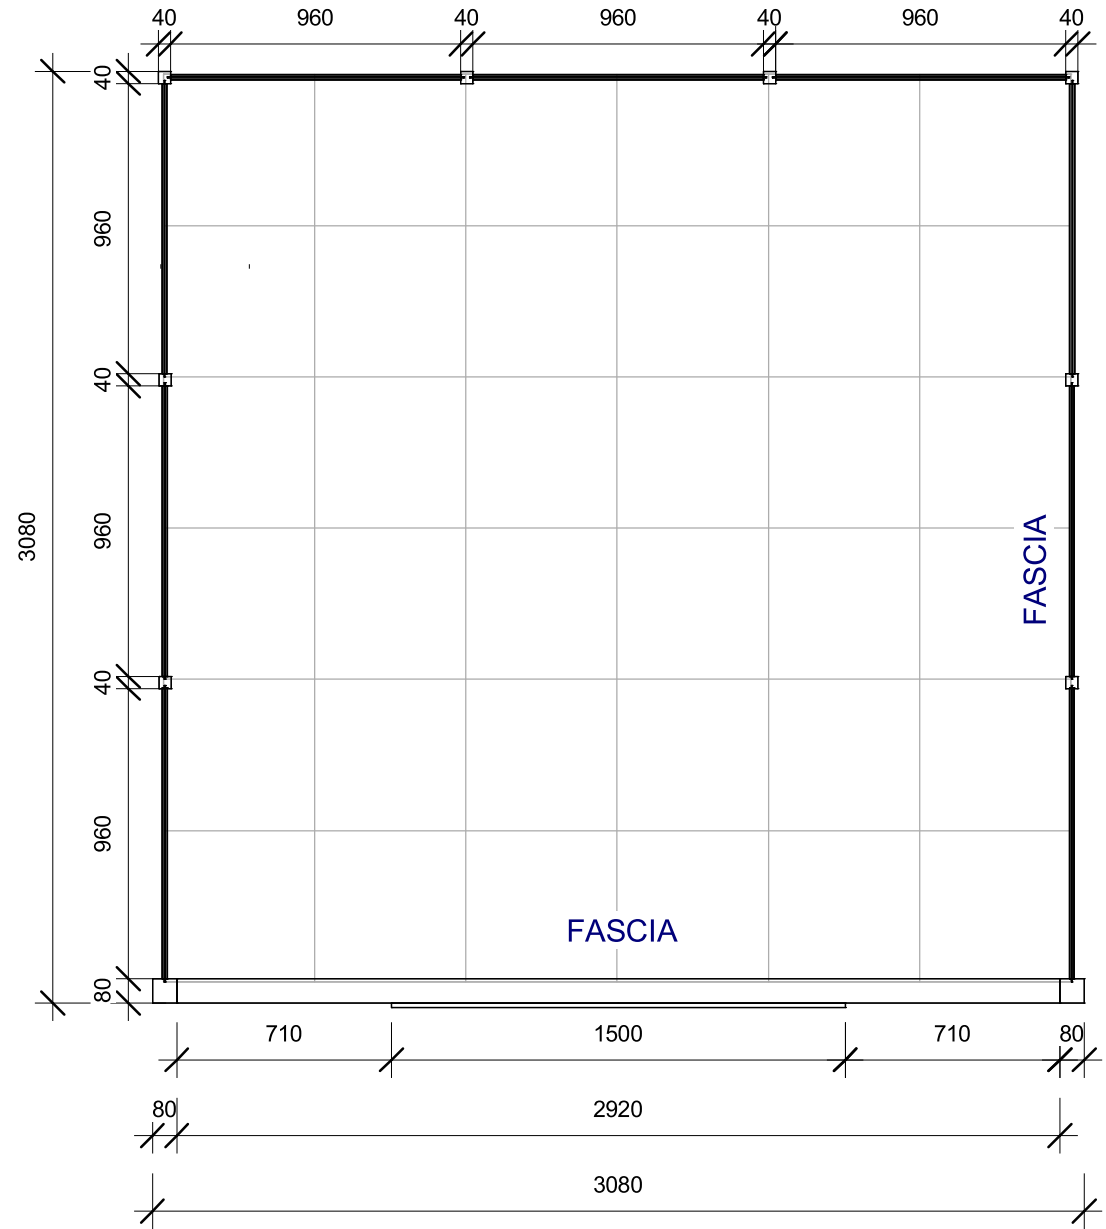

3X3 STAND

TOP VIEW

© ALL DESIGNS, DRAWINGS, RENDERINGS, PICTURES, PLANS ARE PROPERTY OF COMPEX®, AND ARE SUBJECT TO COPYRIGHT. ANY UNAUTHORISED COPYING, ADAPTING OR USE, FOR WHATEVER PURPOSE, WHETHER IN FULL OR IN PART, WITHOUT PRIOR WRITTEN CONSENT IS PROHIBITED. ANYONE WHO DISTRIBUTES OR MAKES INFRINGING COPIES OF THIS DESIGN WILL BE GUILTY OF AN INFRINGEMENT OF COPYRIGHT. IMAGES IN LAYOUT MAY VARY FROM FINAL PRODUCT