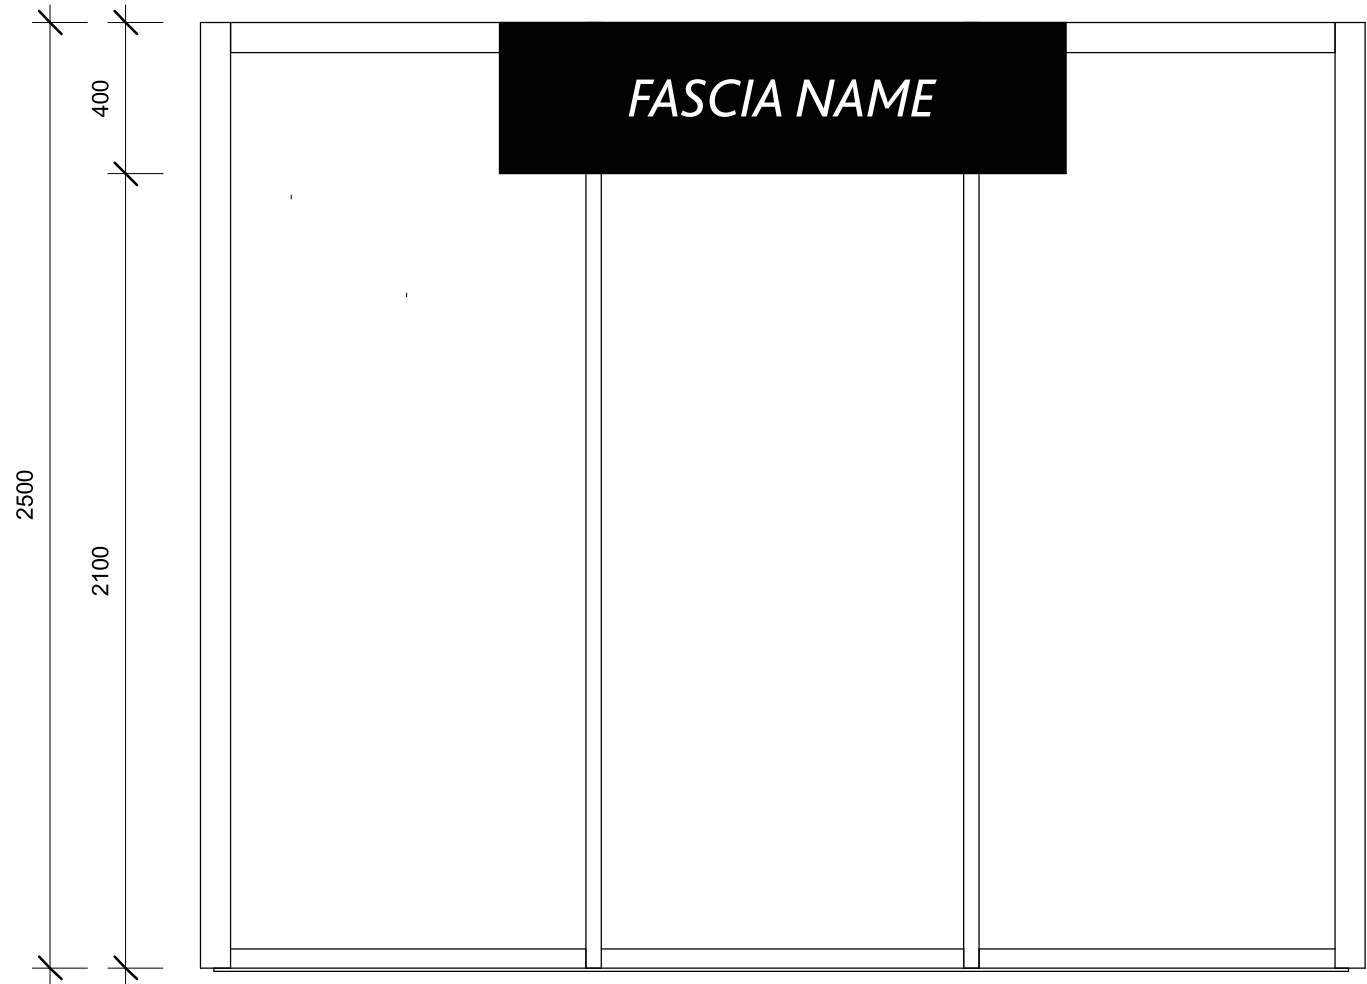

3X3 STAND

FRONT ELEVATION

© ALL DESIGNS, DRAWINGS, RENDERINGS, PICTURES, PLANS ARE PROPERTY OF COMPEX®, AND ARE SUBJECT TO COPYRIGHT. ANY UNAUTHORISED COPYING, ADAPTING OR USE, FOR WHATEVER PURPOSE, WHETHER IN FULL OR IN PART, WITHOUT PRIOR WRITTEN CONSENT IS PROHIBITED. ANYONE WHO DISTRIBUTES OR MAKES INFRINGING COPIES OF THIS DESIGN WILL BE GUILTY OF AN INFRINGEMENT OF COPYRIGHT.
IMAGES IN LAYOUT MAY VARY FROM FINAL PRODUCT